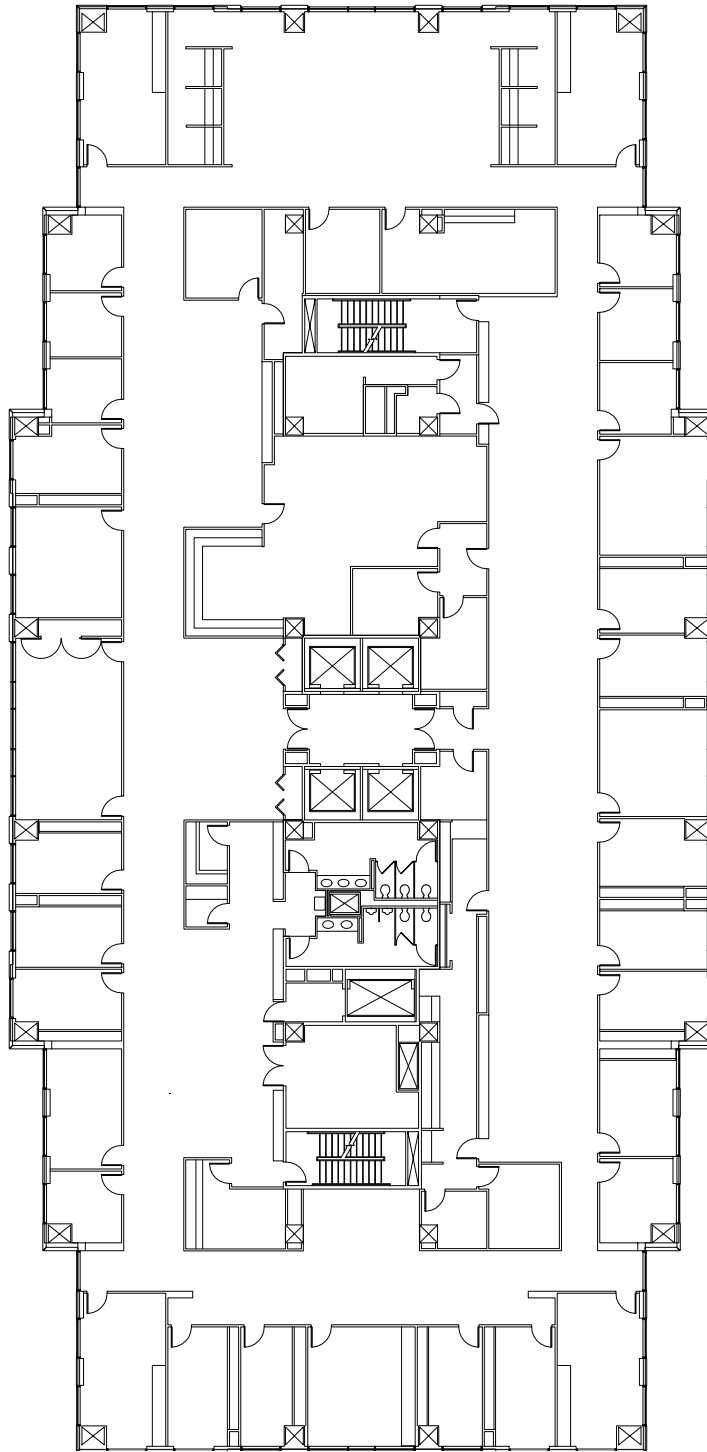

E. CESAR CHAVEZ

BRAZOS STREET

Suite 1600
20,691 RSF
Available 7/1/22

SIXTEENTH FLOOR

For more information, contact

Rachel Coulter
+1 512 225 1733
rachel.coulter@am.jll.com

Travis Rogers
+1 512 225 2718
travis.rogers@am.jll.com